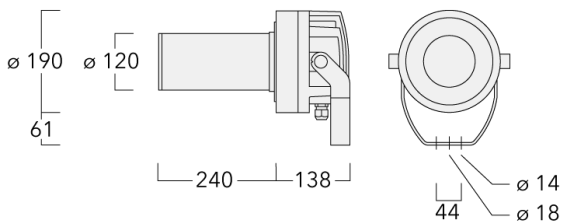

**Description**

Profile Projector [GP] for projection of gobos on a surface. Spherical/double flat convex lens system. Gobo motif on request (size M), to be ordered separately.

IP66, Class I. IK07. Marine-grade, die-cast aluminium alloy. 5CE superior corrosion protection + primer including PCS hardware. Silicone CCG® Controlled Compression Gasket. Safety glass main lens. Two cable glands for improved wiring flexibility. PMMA LED lens array. Factory installed LED circuit board. LED board can be removed for upgrading. Integral EC electronic converter, thermally separated.

Gobo outside diameter 66 mm, max. printable area d = 48 mm. WE-EF recommendation = d 38 mm.